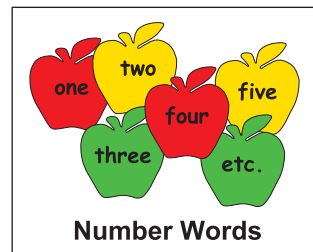

# Apple Pie Activity

Idea from Carol Hartery - Stoneham, MA  
in collaboration with Susan DeMuth

## Quick & Easy Apple Pie Learning Games

- Trace and Cut 9 1/2" circle of tan felt to cover an aluminum pie plate.
- Cut a "slice" in the top that's big enough to fit your hand.
- Glue on the felt with Tacky™ Glue and wait 20 minutes.

### Optional:

When the glue is almost dry gently pull on the edge of the "crust" to make a rippled effect.

- Write letters, numbers or words on Shapes Etc. Apple Cut-Outs.
- Laminate and trim apple pieces.
- Store finished game pieces in Zip Lock™ Baggies